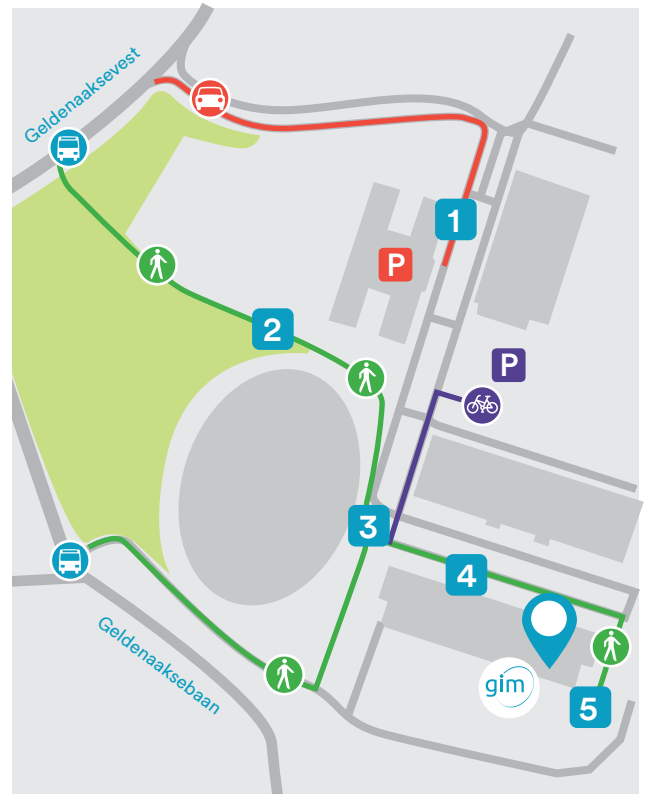

## ARE YOU USING PUBLIC TRANSPORT?

It's a 20 minutes walk to our offices from the Leuven station

- ▶ Bus 601 (Binnenring) - Bus stop «Parkpoort» - 10 min
- ▶ Bus 630 (Haasrode) - Bus stop «Paul Van Ostaijenlaan» (on the Geldenaakse baan) - 10 min
- ▶ Bus 4 (Haasrode), bus 5 (Vaalbeek), bus 6 (Hoegaarden) - Bus stop «Paul Van Ostaijenlaan» (on the Geldenaakse baan) - 10 min

From there, it's a 5 minute walk before you get to our offices

## BICYCLE?

There is a bicycle parking near our offices. See map for details.

Upon your arrival at the Philipssite, enter the public underground car park «Philipssite.»

If you're coming from the car park or from the Parkpoort bus stop, go to the main entrance of the «Sportoase.»

When you're in front of the Sportoase main entrance, with your back to the entrance, our office is in the building on the right (Ubicenter.)

Go to entrance D at the rear end of the Ubicenter.

Turn right around the corner to reach entrance D. Ring the bell by pushing the arrow button until you see 'GIM' appearing on the screen. Take the elevator to the 5th floor.